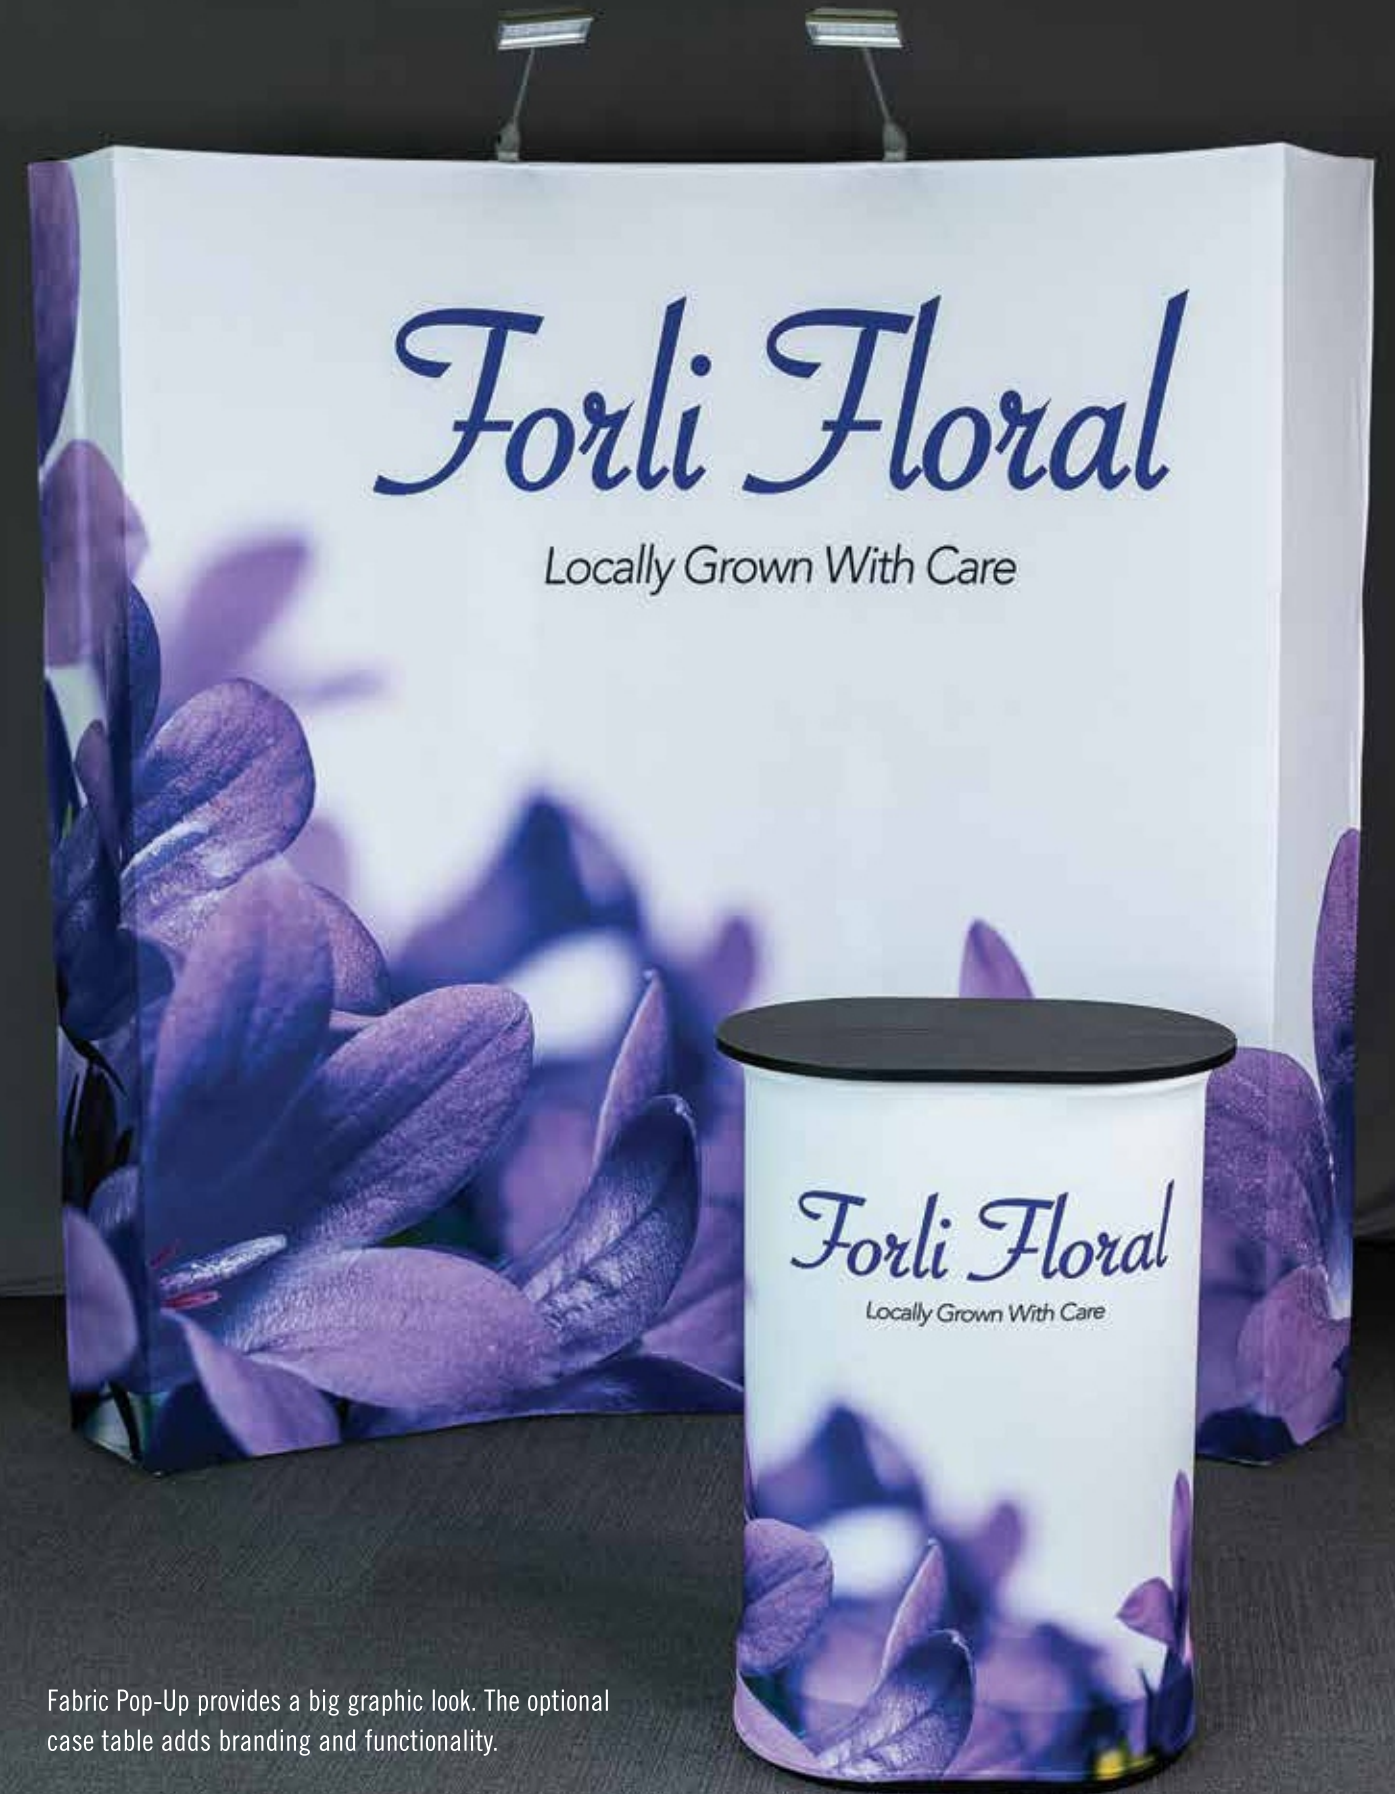

FABRIC POP-UP

DISPLAY SYSTEM

TRADEWINDS

Aluminum Pop-Up Frame
With Pre-Attached Fabric Graphic

Fabric Pop-Up Portable Display System

TradeWinds Fabric Pop-Up combines the simplicity of an aluminum pop-up frame with an attached fabric graphic. Fabric Pop-Up sets up easily in less than 3 minutes without tools.

Convenient 8 & 10 Sizes

Frame simply pops up with ease and is offered in both 8 and 10 sizes in straight or curved shapes. Fabric Pop-Up display provides exhibiting flexibility to fit various exhibiting spaces and configurations. (10-foot curved frame shown.)

Seamless Fabric Graphics

TradeWinds DualFlex fabric features vibrant colors and a seamless brand presentation. Fabric graphic wraps around frame ends to cover hardware and can be easily removed for cleaning. Easily replaceable graphic panels are available for increased display options and flexibility.

Lightweight Compact Design

Fabric Pop-Up folds down small for storage and fits into a soft-sided wheeled bag or portable hard case for transport. With a frame weight of 25 lbs. or less, this system is convenient for frequent show use and is light weight to reduce shipping costs. The portable hard case can also be converted to a podium table for in-booth use.