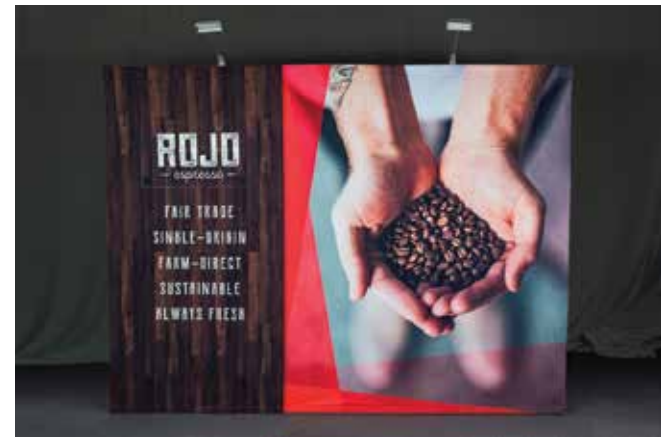

FABRIC POP-UP

DISPLAY SYSTEM

TRADEWINDS

Aluminum Pop-Up Frame
With Pre-Attached Fabric Graphic

Fabric Pop-Up Portable Display System

TradeWinds Fabric Pop-Up combines the simplicity of an aluminum pop-up frame with an attached fabric graphic. Fabric Pop-Up sets up easily in less than 3 minutes without tools.

Convenient 8 & 10 Sizes

Frame simply pops up with ease and is offered in both 8 and 10 sizes in straight or curved shapes. Fabric Pop-Up display provides exhibiting flexibility to fit various exhibiting spaces and configurations. (10-foot curved frame shown.)

Seamless Fabric Graphics

TradeWinds DualFlex fabric features vibrant colors and a seamless brand presentation. Fabric graphic wraps around frame ends to cover hardware and can be easily removed for cleaning. Easily replaceable graphic panels are available for increased display options and flexibility.