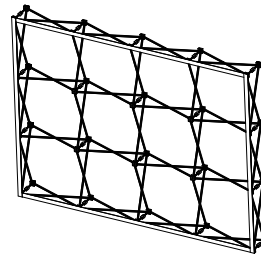

Fabric Pop-Up provides a big graphic look. The optional case table adds branding and functionality.

TradeWinds® Fabric Pop-Up

Portable Hard Case Table

Fabric Pop-Up packages are also available with a portable hard case that converts to a convenient table. Sturdy table top and fabric graphic wrap are included making this case an economical choice for in booth use.

Case Dimensions: 38.5 H x 27 W x 18.75 D
(97.8 x 68.6 x 47.6 cm)

Case Table Weight: 33.5 lbs. (15.2 kg)

Optional LED Lighting

TradeWinds arm lights are available to highlight graphics.

18 Watts per light (1800 lumens)

No clips needed, simply slides onto frame without tools

Fabric Pop-Up Dimensions and Weights

8-Foot Straight Frame

88.5 W x 88 H x 13 D

(223 x 225 x 33 cm)

27 lbs. (12.2 kg) w/ soft case

8-Foot Curved Frame

90 W x 88 H x 13 D

(224 x 229 x 33 cm)

27 lbs. (12.2 kg) w/ soft case

10-Foot Straight Frame

117 W x 88 H x 13 D

(223 x 297 x 33 cm)

32 lbs. (14.5 kg) w/ soft case

10-Foot Curved Frame